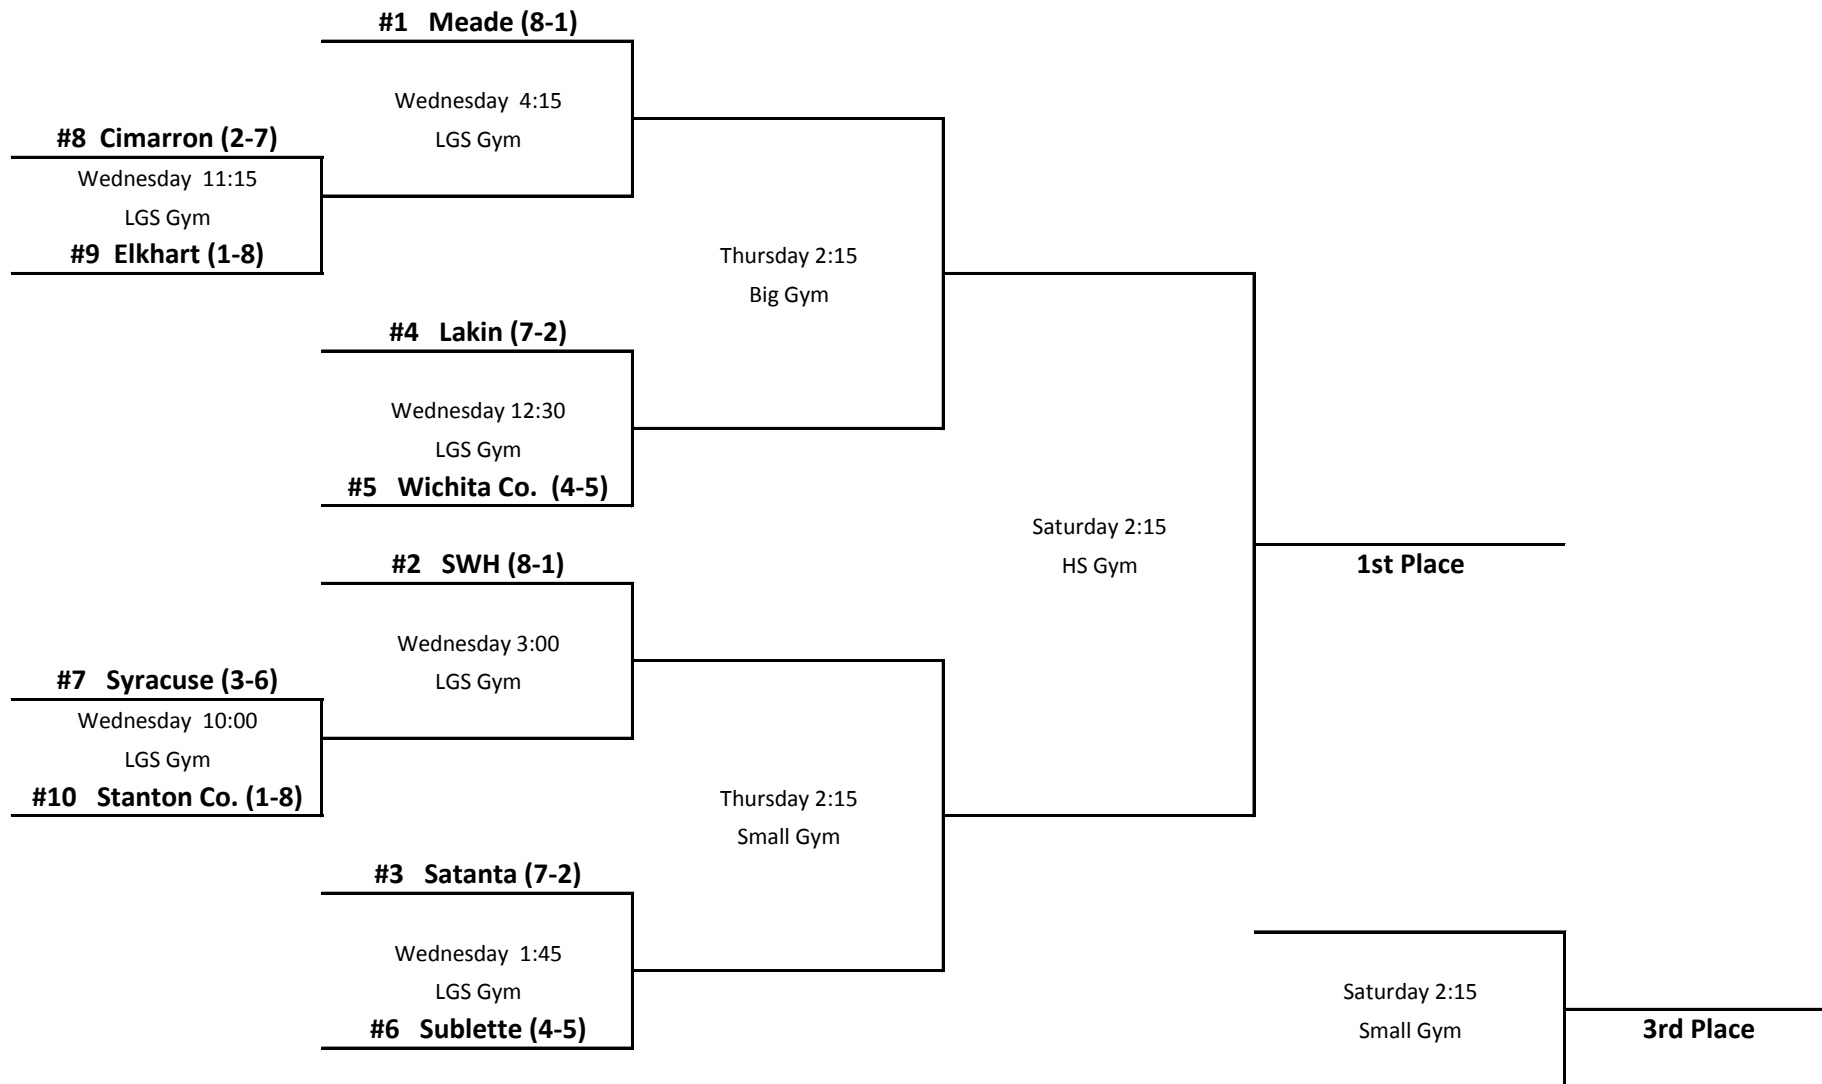

HPEA "B" Boys Bracket - 2011-2012

Wednesday at Lakin;

Thursday Semi-Finals at Satanta

Saturday Finals at Cimarron

Wednesday Games Played in LGS Gym

TOP SIDE OF THE BRACKET - HOME TEAM & WEAR WHITE JERSEYS