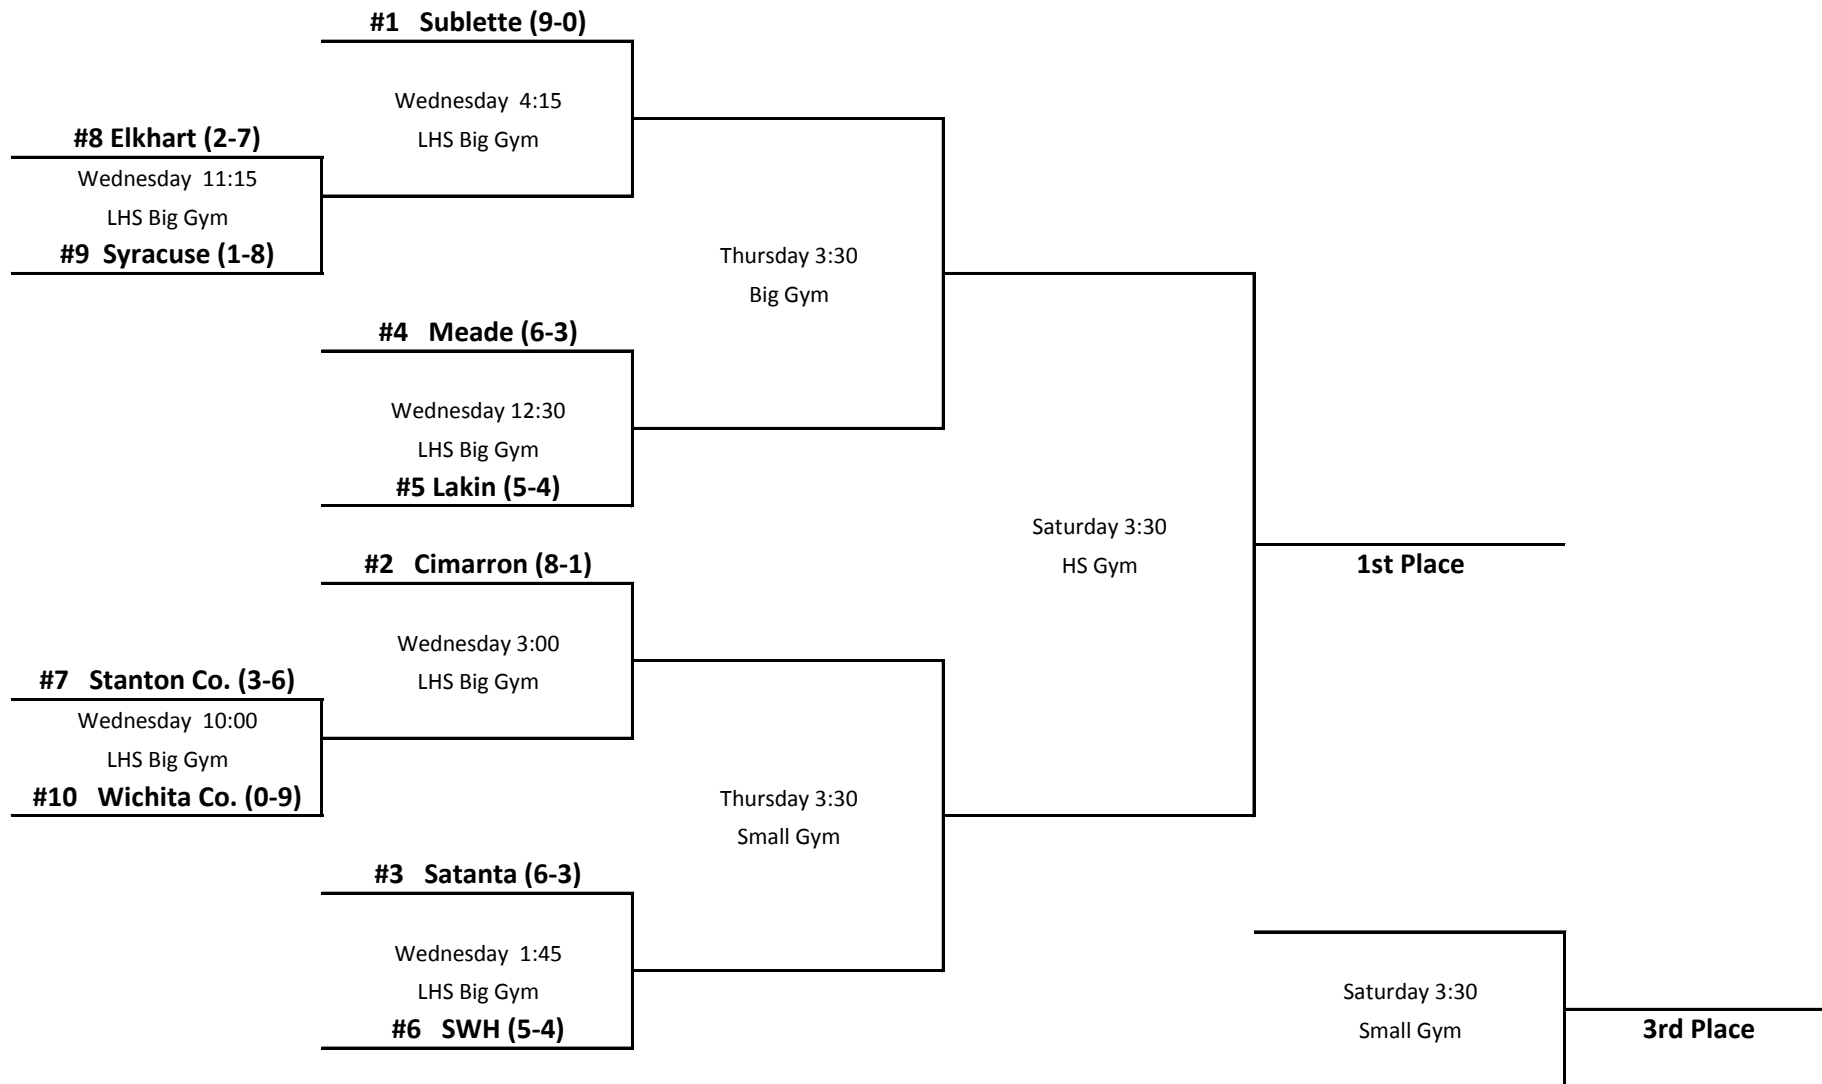

HPEA "A" Girls Bracket - 2011-2012

Wednesday at Lakin;

Thursday Semi-Finals at Satanta

Saturday Finals at Cimarron

Wednesday Games Played in HS BIG Gym

TOP SIDE OF THE BRACKET - HOME TEAM & WEAR WHITE JERSEYS