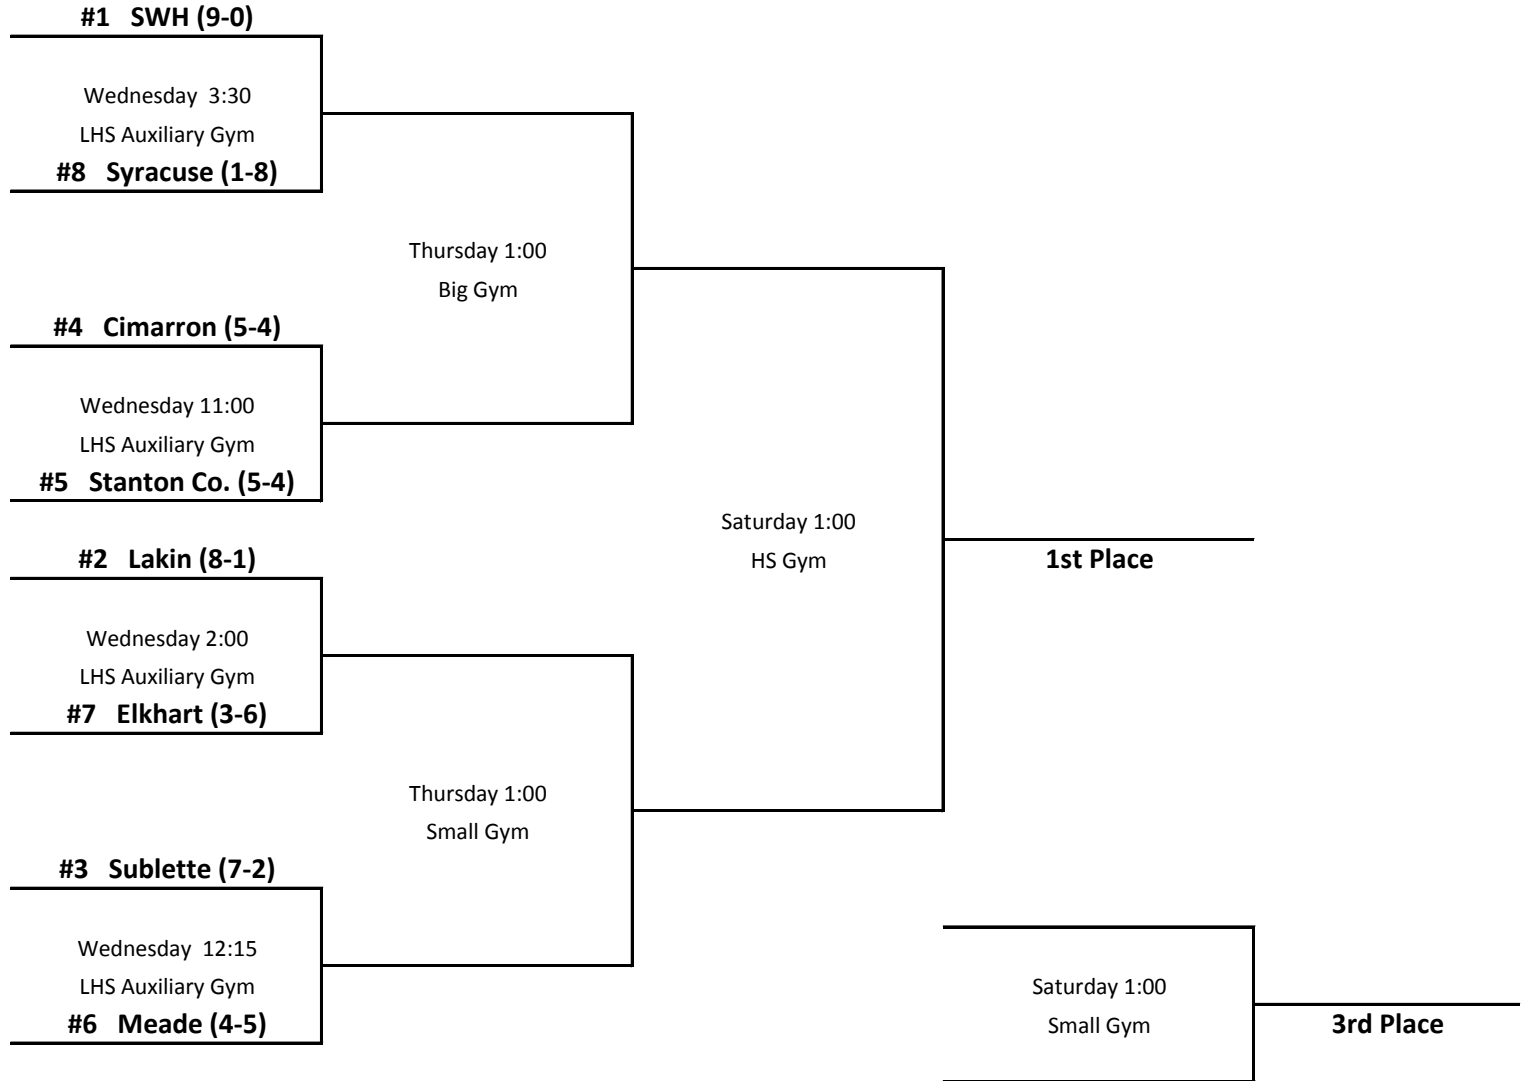

HPEA "B" Girls Bracket - 2011-2012

Wednesday at Lakin;

Thursday Semi-Finals at Satanta

Saturday Finals at Cimarron

Wednesday Games Played in LHS Auxiliary Gym

**THIS GYM WILL
TAKE A 30 MINUTE
BREAK BETWEEN
THE 2ND AND 3RD
GAME**

TOP SIDE OF THE BRACKET - HOME TEAM & WEAR WHITE JERSEYS